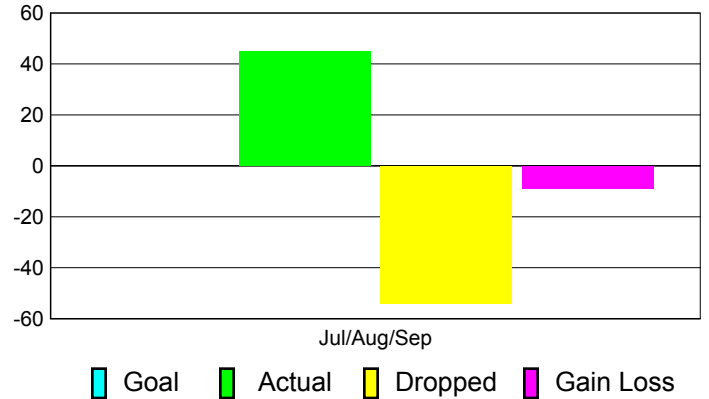

Membership Results 2011-2012

Goal, New, Dropped, Gain/Loss