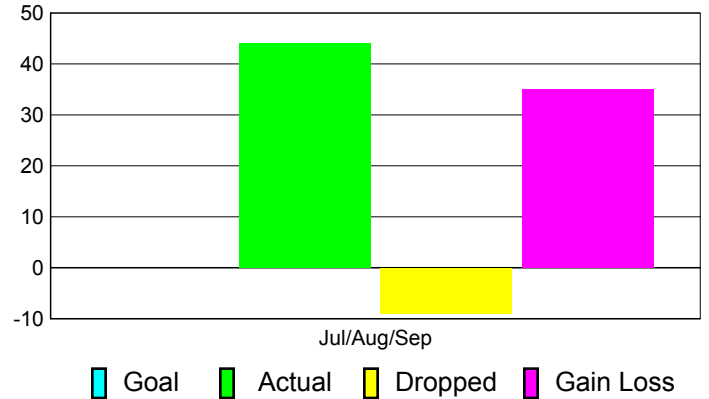

Membership Results 2011-2012

Goal, New, Dropped, Gain/Loss

Comparison of Membership Gain/Loss

Current Year Compared to the Previous Year