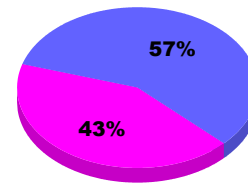

Jul/Aug/Sep

Male Female